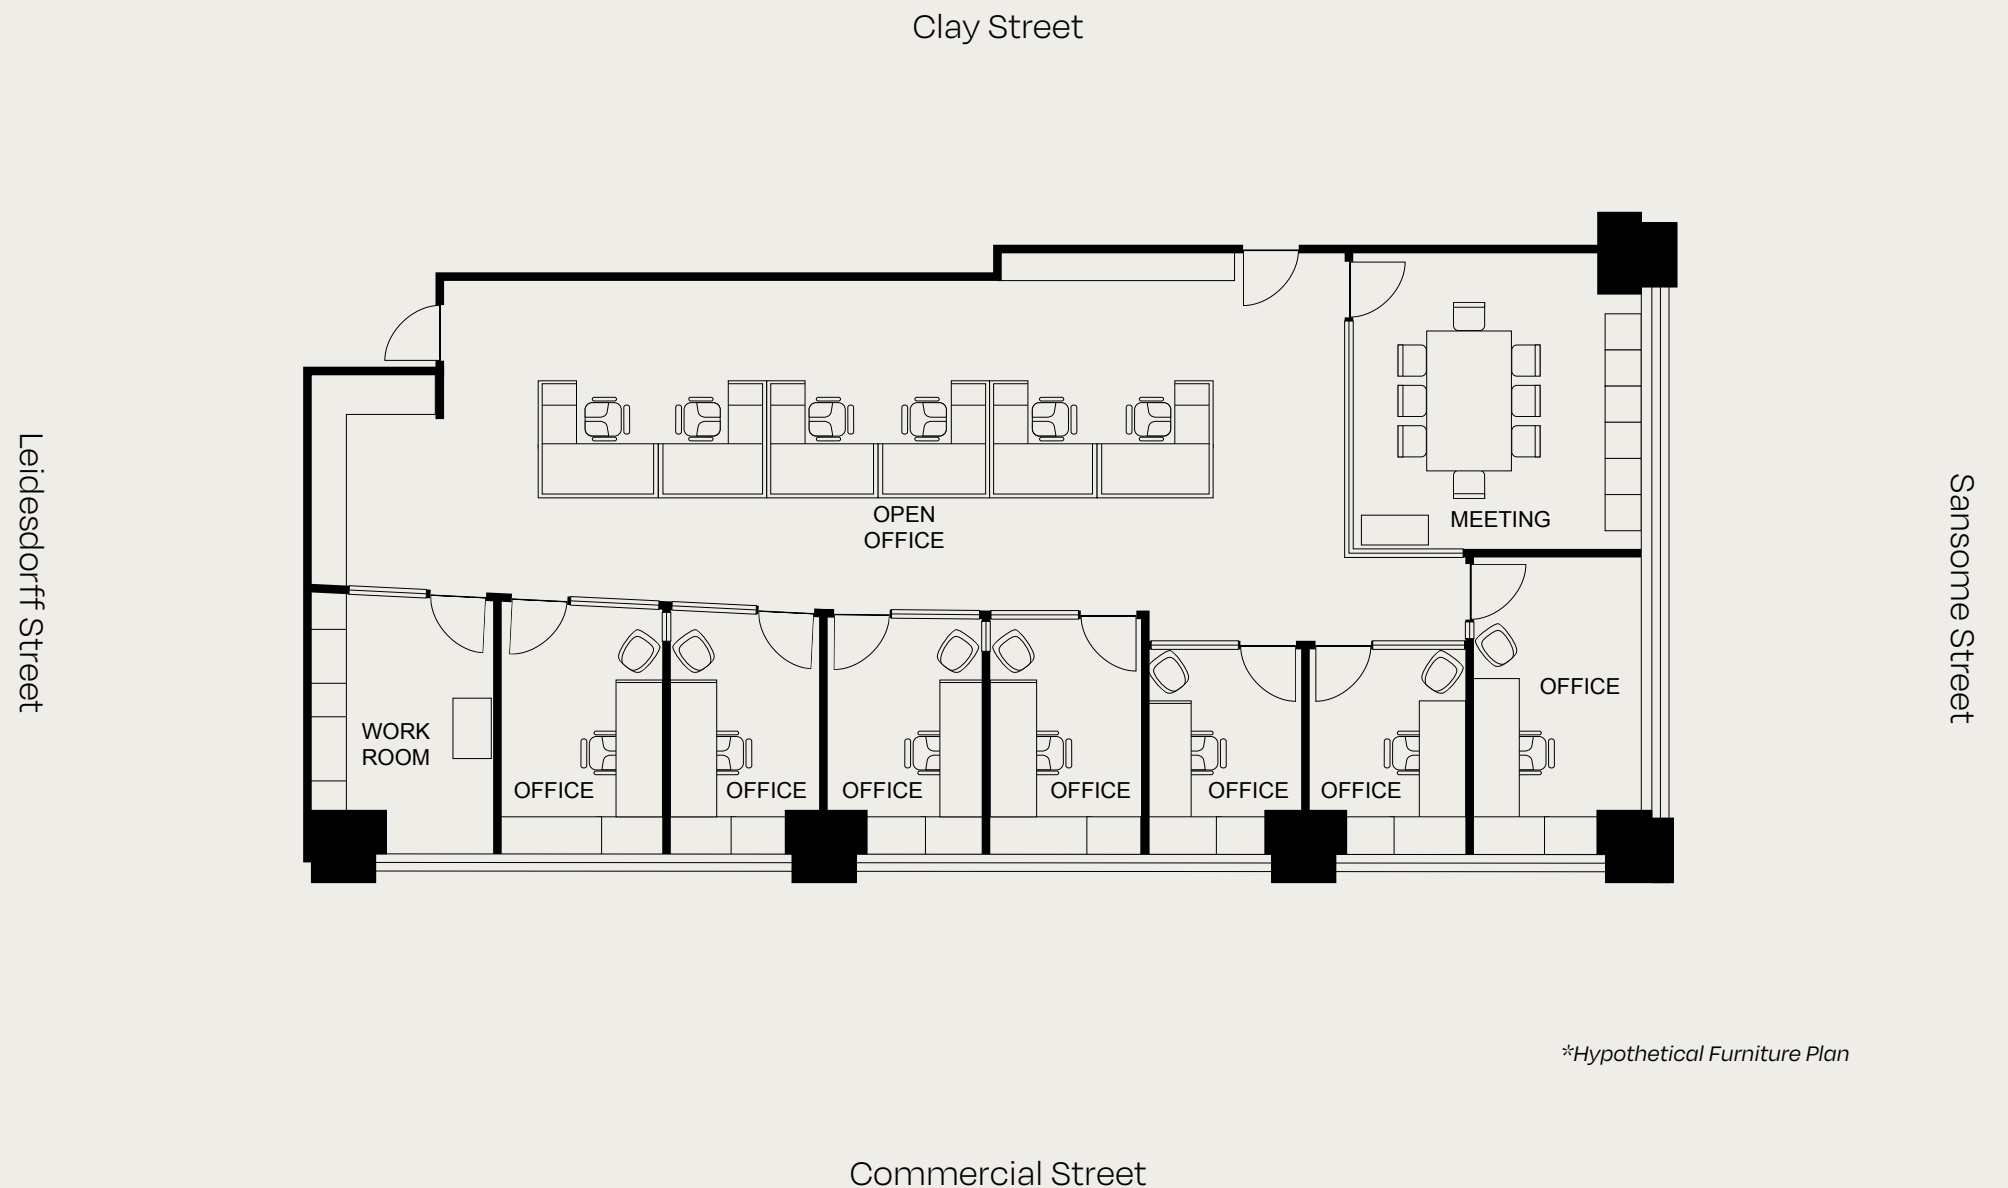

475 SANSOME

Suite 1700 - 3,461 RSF

Available July 2025

Great Views and Natural Light

1 Conference Room

1 Phone Room

7 Private Offices

Open Area for +/- 6 Desks

Kitchen

**Hypothetical Furniture Plan*