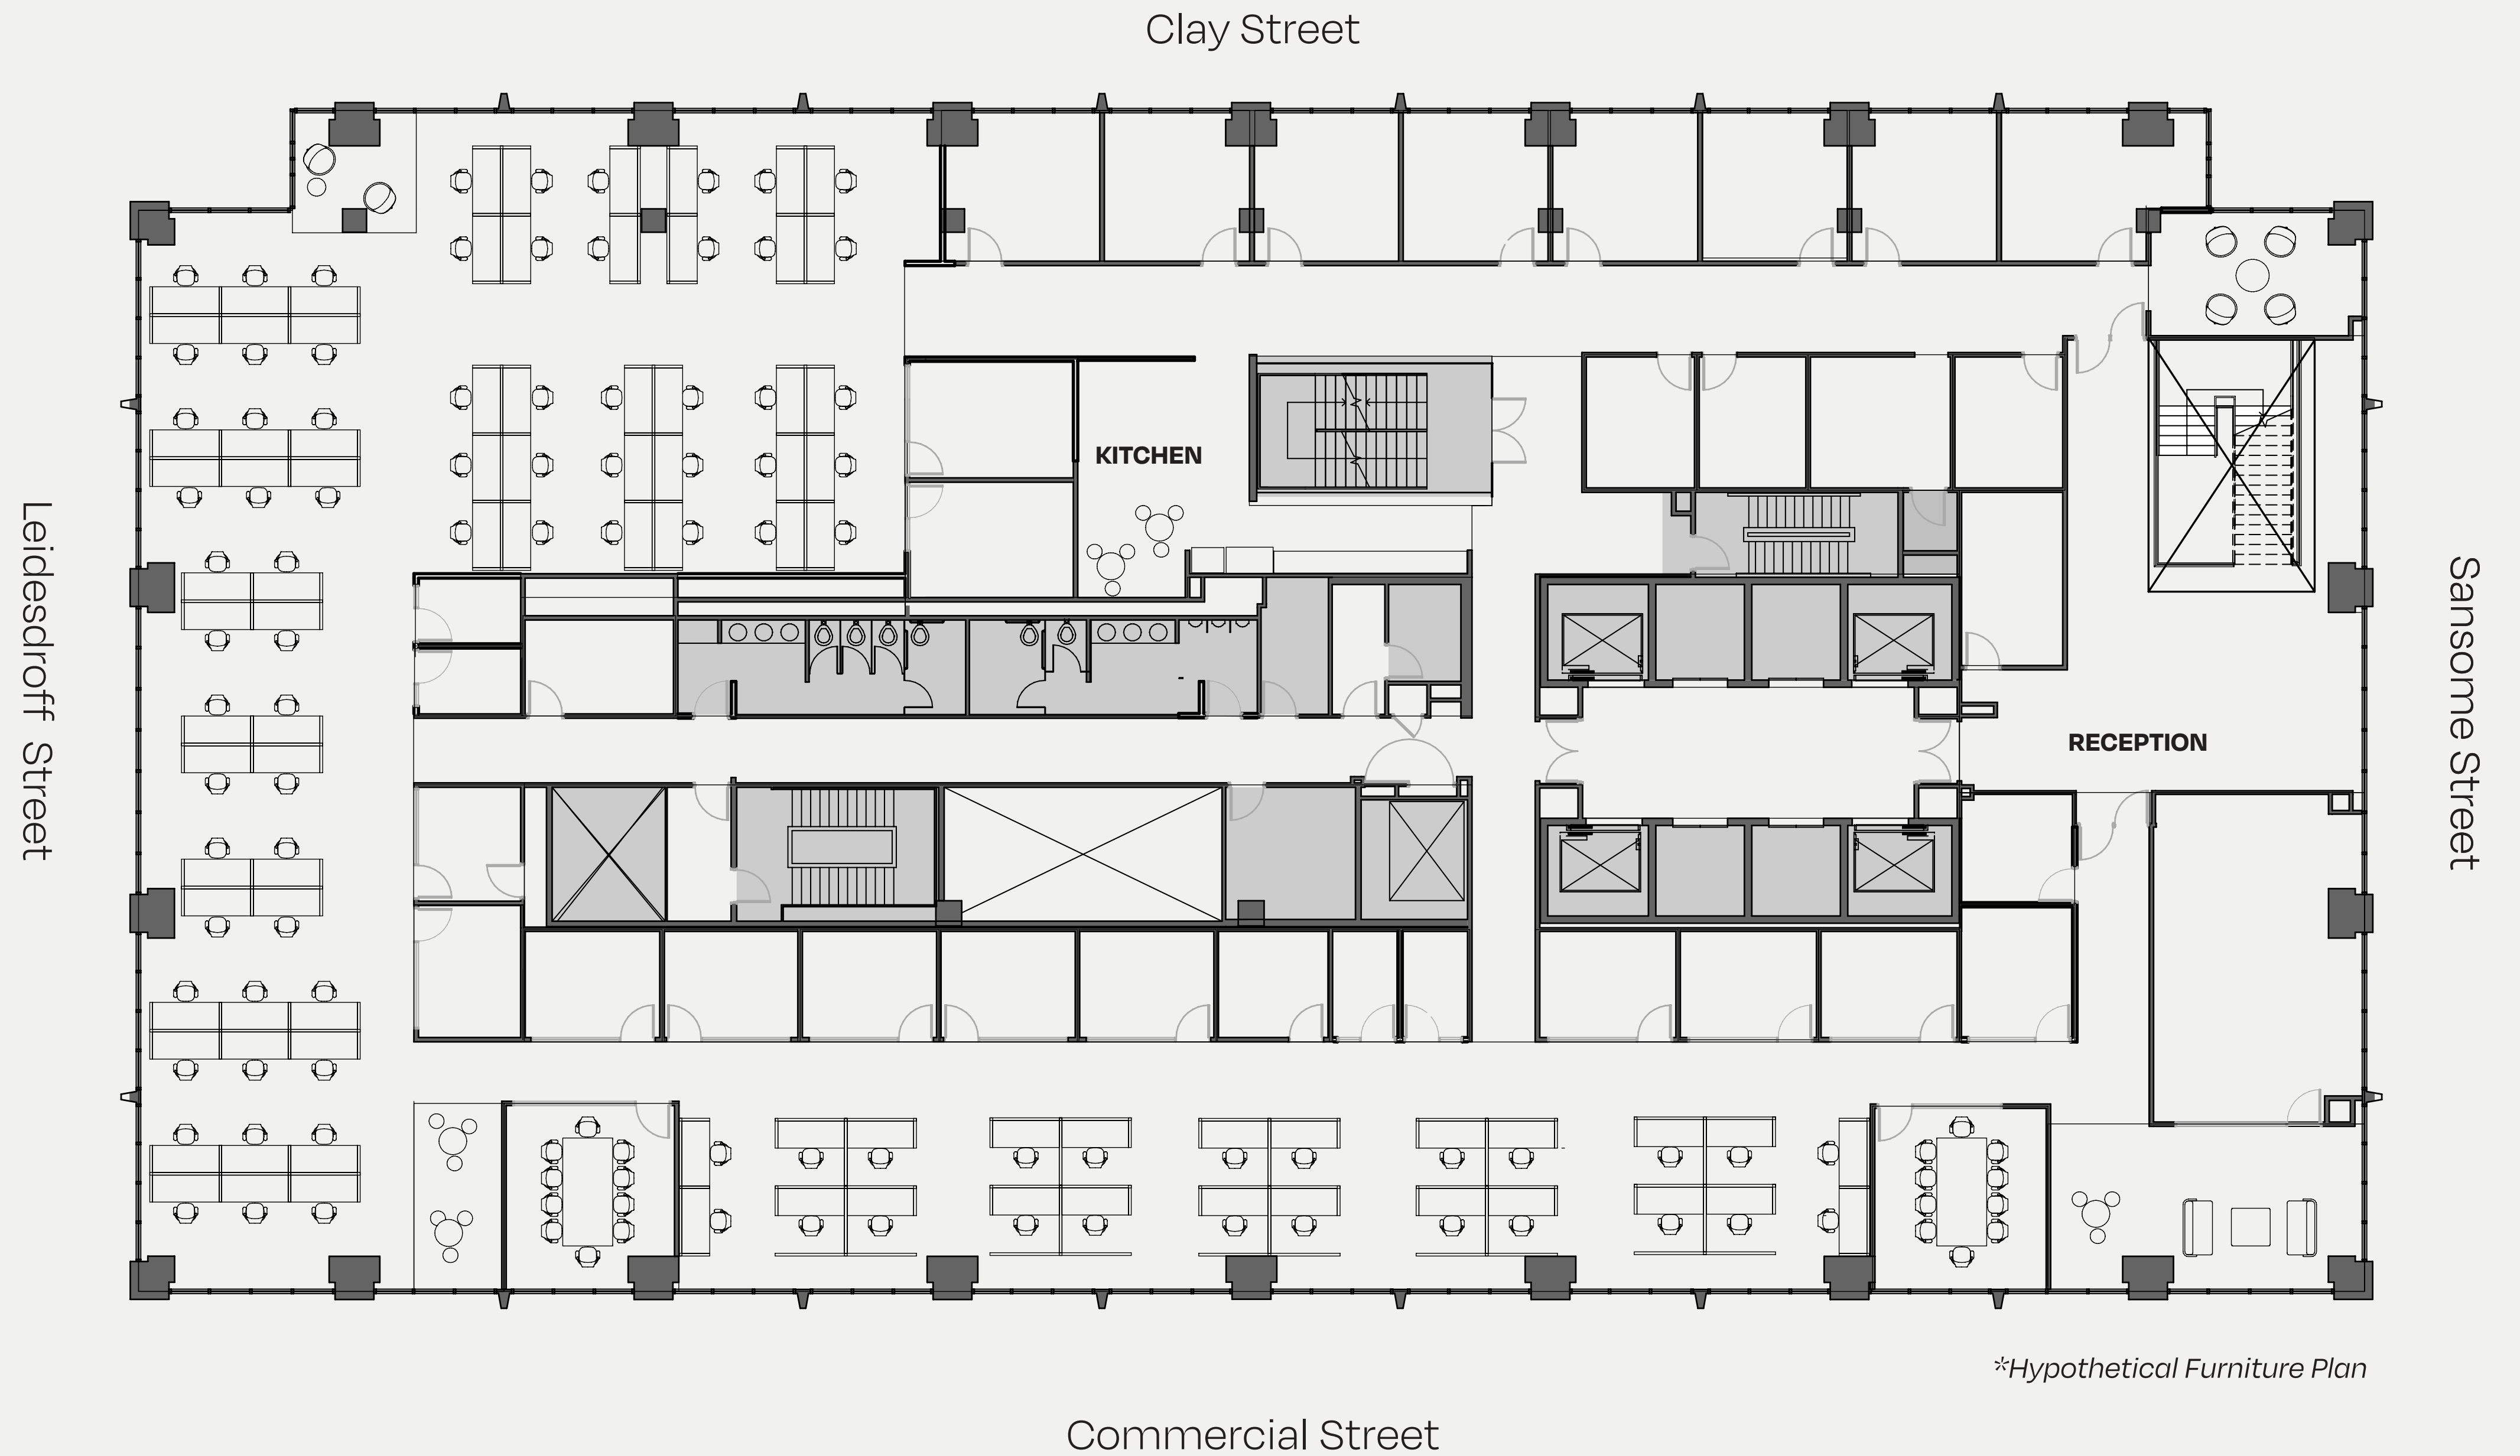

475 SANSOME

16th Floor - 22,182 RSF

Available Now

Full Floor Opportunity

Great Views and Natural Light

Interconnecting Stairwell to 15th Floor

1 Large Boardroom

3 Conference Rooms

24 Private Offices (8 Window-Line)

4 Phones Rooms

Open area for ±90 Desks

Kitchen

Additional Interconnecting Stairwell

Between Floors 12-16

**Hypothetical Furniture Plan*